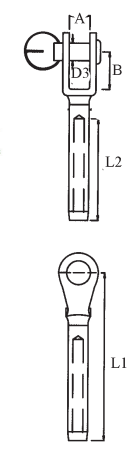

**FORK TERMINALS AISI 316**

CODE	WIRE SIZE	PIN DIA. mm	A mm	B mm	C kgs	SWL kgs	BL
SS-7803X-025	2.5mm	5.0	6.50	55.00	24.00	175	700
SS-7803-225	1/8"	5.0	TBA	TBA	TBA	TBA	TBA
SS-7803-905	1/8"	5.0	7.50	45.00	32.00	313	1250
SS-7803-305	1/8"	5.0	7.50	65.00	32.00	313	1250
SS-7803M-305	3.00mm	5.0	7.50	65.00	32.00	313	1250
SS-7803-03	1/8"	6.0	7.50	65.00	32.00	313	1250
SS-7803M-03	3.00mm	6.0	7.50	65.00	32.00	313	1250
SS-7803-406	4mm 5/32"	6.0	10.00	77.00	40.00	450	1800
SS-7803-04	4mm 5/32"	8.0	10.00	77.00	40.00	450	1800
SS-7803-05	5mm 3/16"	8.0	12.00	88.00	57.000	663	2650
SS-7803-06	1/4"	12.0	14.00	106.00	63.00	1000	4000
SS-7803M-06	6.0mm	12.0	14.00	106.00	63.00	1000	4000
SS-7803-08	8mm 5/16"	14.0	15.00	145.00	85.00	1450	5800

**BLUEWAVE FORK TERMINALS AISI 316**

CODE	WIRE SIZE	D3 mm	L1 mm	L2 mm	B mm	A mm
BW-100525	2.5 3/32"	5	58	32	12	7
BW-100603	3 1/8 "	6	65	38	13	7
BW-100604	4 5/32"	6	71	45	13	7
BW-100805	5 3/16"	8	84	51	15	11
BW-101106	6	11	106	64	23	13
BW-101163	1/4"	11	106	64	23	13
BW-101207	7 9/32"	12	117	73	25	15.5
BW-101208	5/16"	12	130	83	25	16
BW-101495	3/8"	14	151	93	33	18.5
BW-101913	1/2"	19	210	124	50.5	29
BW-101914	14	19	245	140	57.5	29
BW-102516	16	25	281	160	62	30

**TOGGLE TERMINALS AISI 316**

CODE	WIRE SIZE	B mm	C mm	D mm	SWL kgs	BL kgs
SS-7805-032	1/8"	6.35	6.00	68.50	167	670
SS-7805-04	4mm/5/32"	7.50	8.00	81.00	350	1400
SS-7805-05	5mm/3/16"	9.10	9.00	95.00	425	1700
SS-7805-064	1/4"	12.55	12.00	115.00	1000	4000
SS-7805-08	8mm/5/16"	16.00	16.00	164.00	1750	7000
SS-7805-10	3/8"	TBA	TBA	TBA	TBA	TBA

**BLUEWAVE TOGGLE TERMINAL AISI 316**

CODE	WIRE SIZE	A mm	D3 mm	L1 mm	L2 mm	L3 mm
BW-50603	3 1/8"	10	6	78	38	16
BW-50804	4 5/32"	11	8	94	45	20
BW-50905	5 3/16"	13	9.5	113	51	28
BW-50955	7/32"	13	9.5	124	59	24
BW-50906	6	15	11	148	64	25
BW-50963B	1/4"	18	12.7	154	64	31
BW-50907	7 9/32"	18	12.7	160	70	31
BW-50908	8 5/16"	20	16	198	83	37
BW-50909	3/8"	24	19	228	100	42
BW-50910	10	24	16	228	89	42
BW-50912	12	24	19	243	120	42
BW-50913	1/2"	24	19	247	120	42