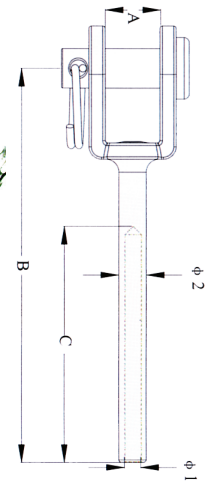

**FORK TERMINALS AISI 316**

CODE	WIRE SIZE	PIN DIA. mm	A mm	B mm	C kgs	SWL kgs	BL
SS-7803X-025	2.5mm	5.0	6.50	55.00	24.00	175	700
SS-7803-225	1/8"	5.0	TBA	TBA	TBA	TBA	TBA
SS-7803-905	1/8"	5.0	7.50	45.00	32.00	313	1250
SS-7803-305	1/8"	5.0	7.50	65.00	32.00	313	1250
SS-7803M-305	3.00mm	5.0	7.50	65.00	32.00	313	1250
SS-7803-03	1/8"	6.0	7.50	65.00	32.00	313	1250
SS-7803M-03	3.00mm	6.0	7.50	65.00	32.00	313	1250
SS-7803-406	4mm 5/32"	6.0	10.00	77.00	40.00	450	1800
SS-7803-04	4mm 5/32"	8.0	10.00	77.00	40.00	450	1800
SS-7803-05	5mm 3/16"	8.0	12.00	88.00	57.000	663	2650
SS-7803-06	1/4"	12.0	14.00	106.00	63.00	1000	4000
SS-7803M-06	6.0mm	12.0	14.00	106.00	63.00	1000	4000
SS-7803-08	8mm 5/16"	14.0	15.00	145.00	85.00	1450	5800

**BLUEWAVE FORK TERMINALS AISI 316**

CODE	WIRE SIZE	D3 mm	L1 mm	L2 mm	B mm	A mm
BW-100525	2.5 3/32"	5	58	32	12	7
BW-100603	3 1/8 "	6	65	38	13	7
BW-100604	4 5/32"	6	71	45	13	7
BW-100805	5 3/16"	8	84	51	15	11
BW-101106	6	11	106	64	23	13
BW-101163	1/4"	11	106	64	23	13
BW-101207	7 9/32"	12	117	73	25	15.5
BW-101208	5/16"	12	130	83	25	16
BW-101495	3/8"	14	151	93	33	18.5
BW-101913	1/2"	19	210	124	50.5	29
BW-101914	14	19	245	140	57.5	29
BW-102516	16	25	281	160	62	30

**TOGGLE TERMINALS AISI 316**

CODE	WIRE SIZE	B mm	C mm	D mm	SWL kgs	BL kgs
SS-7805-032	1/8"	6.35	6.00	68.50	167	670
SS-7805-04	4mm/5/32"	7.50	8.00	81.00	350	1400
SS-7805-05	5mm/3/16"	9.10	9.00	95.00	425	1700
SS-7805-064	1/4"	12.55	12.00	115.00	1000	4000
SS-7805-08	8mm/5/16"	16.00	16.00	164.00	1750	7000
SS-7805-10	3/8"	TBA	TBA	TBA	TBA	TBA

**BLUEWAVE TOGGLE TERMINAL AISI 316**

CODE	WIRE SIZE	A mm	D3 mm	L1 mm	L2 mm	L3 mm
BW-50603	3 1/8"	10	6	78	38	16
BW-50804	4 5/32"	11	8	94	45	20
BW-50905	5 3/16"	13	9.5	113	51	28
BW-50955	7/32"	13	9.5	124	59	24
BW-50906	6	15	11	148	64	25
BW-50963B	1/4"	18	12.7	154	64	31
BW-50907	7 9/32"	18	12.7	160	70	31
BW-50908	8 5/16"	20	16	198	83	37
BW-50909	3/8"	24	19	228	100	42
BW-50910	10	24	16	228	89	42
BW-50912	12	24	19	243	120	42
BW-50913	1/2"	24	19	247	120	42