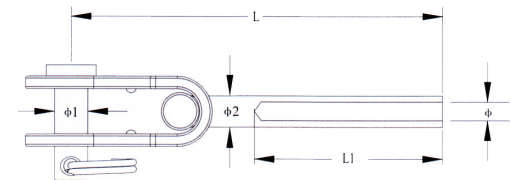

**FORK TERMINALS AISI 316**

CODE	WIRE SIZE	PIN DIA. mm	A mm	B mm	C kgs	SWL kgs	BL
SS-7803X-025	2.5mm	5.0	6.50	55.00	24.00	175	700
SS-7803-225	1/8"	5.0	TBA	TBA	TBA	TBA	TBA
SS-7803-905	1/8"	5.0	7.50	45.00	32.00	313	1250
SS-7803-305	1/8"	5.0	7.50	65.00	32.00	313	1250
SS-7803M-305	3.00mm	5.0	7.50	65.00	32.00	313	1250
SS-7803-03	1/8"	6.0	7.50	65.00	32.00	313	1250
SS-7803M-03	3.00mm	6.0	7.50	65.00	32.00	313	1250
SS-7803-406	4mm 5/32"	6.0	10.00	77.00	40.00	450	1800
SS-7803-04	4mm 5/32"	8.0	10.00	77.00	40.00	450	1800
SS-7803-05	5mm 3/16"	8.0	12.00	88.00	57.000	663	2650
SS-7803-06	1/4"	12.0	14.00	106.00	63.00	1000	4000
SS-7803M-06	6.0mm	12.0	14.00	106.00	63.00	1000	4000
SS-7803-08	8mm 5/16"	14.0	15.00	145.00	85.00	1450	5800

**BLUEWAVE FORK TERMINALS AISI 316**

CODE	WIRE SIZE	D3 mm	L1 mm	L2 mm	B mm	A mm
BW-100525	2.5 3/32"	5	58	32	12	7
BW-100603	3 1/8 "	6	65	38	13	7
BW-100604	4 5/32"	6	71	45	13	7
BW-100805	5 3/16"	8	84	51	15	11
BW-101106	6	11	106	64	23	13
BW-101163	1/4"	11	106	64	23	13
BW-101207	7 9/32"	12	117	73	25	15.5
BW-101208	5/16"	12	130	83	25	16
BW-101495	3/8"	14	151	93	33	18.5
BW-101913	1/2"	19	210	124	50.5	29
BW-101914	14	19	245	140	57.5	29
BW-102516	16	25	281	160	62	30

**TOGGLE TERMINALS AISI 316**

CODE	WIRE SIZE	B mm	C mm	D mm	SWL kgs	BL kgs
SS-7805-032	1/8"	6.35	6.00	68.50	167	670
SS-7805-04	4mm/5/32"	7.50	8.00	81.00	350	1400
SS-7805-05	5mm/3/16"	9.10	9.00	95.00	425	1700
SS-7805-064	1/4"	12.55	12.00	115.00	1000	4000
SS-7805-08	8mm/5/16"	16.00	16.00	164.00	1750	7000
SS-7805-10	3/8"	TBA	TBA	TBA	TBA	TBA

**BLUEWAVE TOGGLE TERMINAL AISI 316**

CODE	WIRE SIZE	A mm	D3 mm	L1 mm	L2 mm	L3 mm
BW-50603	3 1/8"	10	6	78	38	16
BW-50804	4 5/32"	11	8	94	45	20
BW-50905	5 3/16"	13	9.5	113	51	28
BW-50955	7/32"	13	9.5	124	59	24
BW-50906	6	15	11	148	64	25
BW-50963B	1/4"	18	12.7	154	64	31
BW-50907	7 9/32"	18	12.7	160	70	31
BW-50908	8 5/16"	20	16	198	83	37
BW-50909	3/8"	24	19	228	100	42
BW-50910	10	24	16	228	89	42
BW-50912	12	24	19	243	120	42
BW-50913	1/2"	24	19	247	120	42